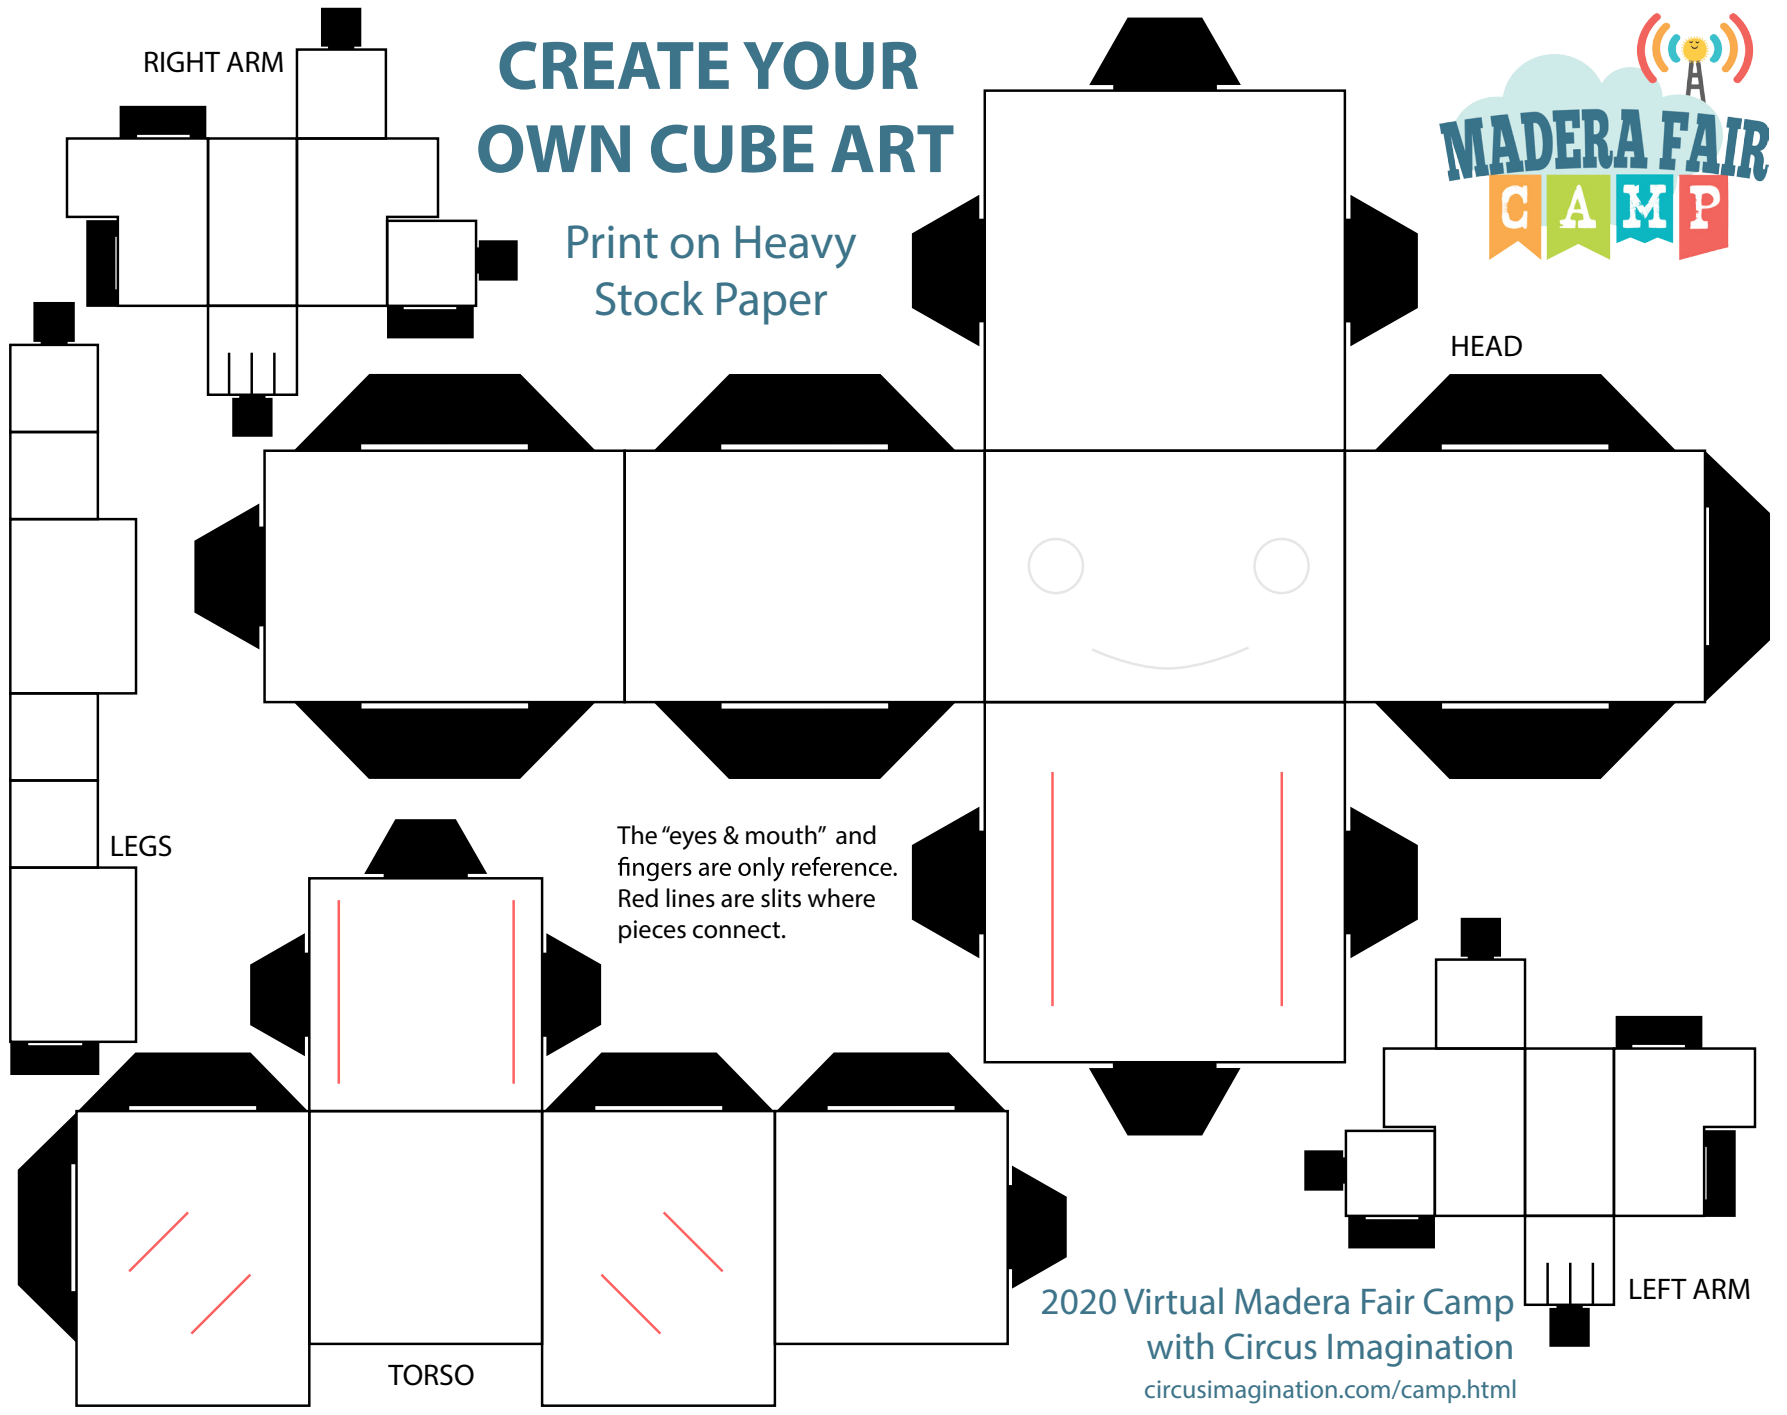

# CREATE YOUR OWN CUBE ART

Print on Heavy Stock Paper

The "eyes & mouth" and fingers are only reference. Red lines are slits where pieces connect.

2020 Virtual Madera Fair Camp  
with Circus Imagination  
[circusimagination.com/camp.html](http://circusimagination.com/camp.html)

LEFT ARM

TORSO